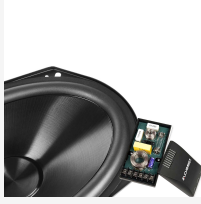

ALCHIMIST AS-624

160mm Component

Type: Speaker

ALCHIMIST AS-625

2-Way Component

Type: Speaker