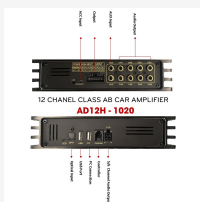

ALCHIMIST AD12H-1020

12-Ch Advanced DSP

1020W

Type: DSP