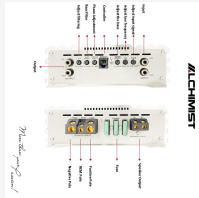

ALCHIMIST AD1C-1200

Class D Mono 1200W

1200W

Type: Amplifier